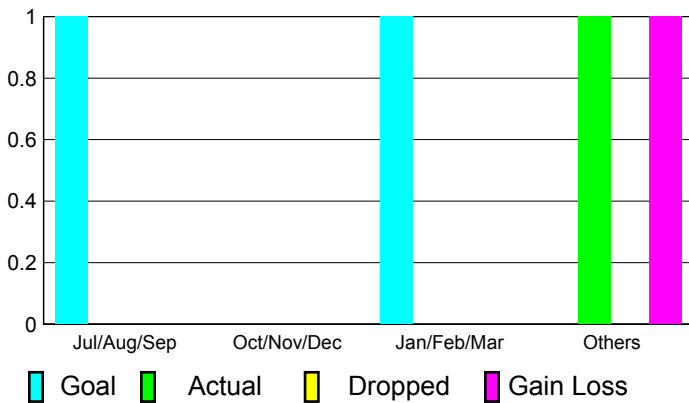

2010-2011 GMT Reports for District (or Undistricted) **District 201N1**

GMT: **JOHN ROWLAND MC ATEE**

Location: **AUSTRALIA**

GMT CA: **7**

CLUBS

**Club Results
2010-2011**

**Clubs
2009-2010**

Month	New Club Goal	Actual New Clubs	Actual Dropped Clubs	Gain/Loss of Clubs	Gain/Loss of Clubs
Jul/Aug/Sep	1	0	0	0	0
Oct/Nov/Dec	0	0	0	0	0
Jan/Feb/Mar	1	0	0	0	0
Apr/May/Jun	0	1	0	1	1
Totals	2	1	0	1	1

Club Results 2010-2011

Goal, New, Dropped, Gain/Loss

Comparison of Club Gain/Loss

Current Year Compared to the Previous Year

YTD Status Quo Clubs 2010-2011

Status Quo Clubs Compared to Status Quo Members

MEMBERSHIP