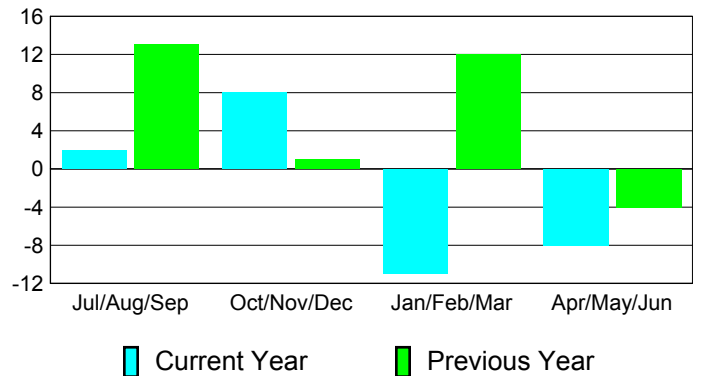

**Membership Results
2010-2011**

**Membership
2009-2010**

Month	Net Memb Goal	Actual New Memb	Actual Dropped Memb	Gain/Loss of Memb	Gain/Loss of Memb
Jul/Aug/Sep	30	43	-41	2	13
Oct/Nov/Dec	20	41	-33	8	1
Jan/Feb/Mar	20	30	-41	-11	12
Apr/May/Jun	10	53	-61	-8	-4
Totals	80	167	-176	-9	22

Membership Results 2010-2011

Goal, New, Dropped, Gain/Loss

Comparison of Membership Gain/Loss

Current Year Compared to the Previous Year

Gender Comparison 2010-2011

Jul/Aug/Sep

Oct/Nov/Dec

Jan/Feb/Mar